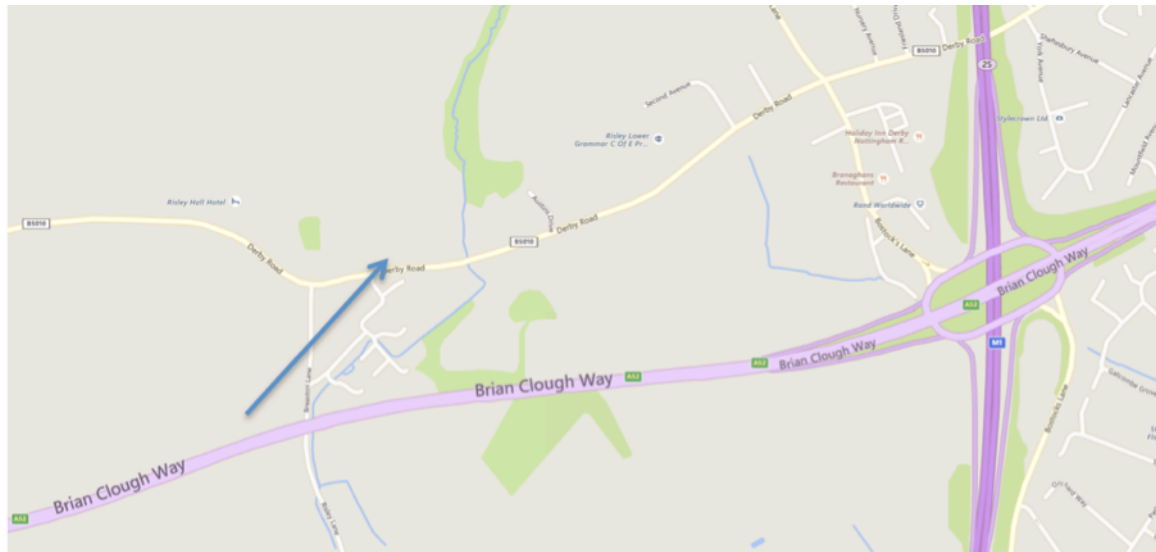

Directions To Risley Village hall

111 Derby Road
Risley
Derbyshire
DE72 3SS

Risley Village Memorial Hall is situated on the B5010 Derby Road in Risley. From the west take the B5010 from Borrowash. Coming from the east take the Bostock's Lane exit (Risley) from the M1 J25 . At the next traffic lights turn left into Derby Road.

The hall is situated off the main road and is accessed via a short road that is situated next to the east bound bus stop.

It will be signposted.
Any problems call 07545 377193